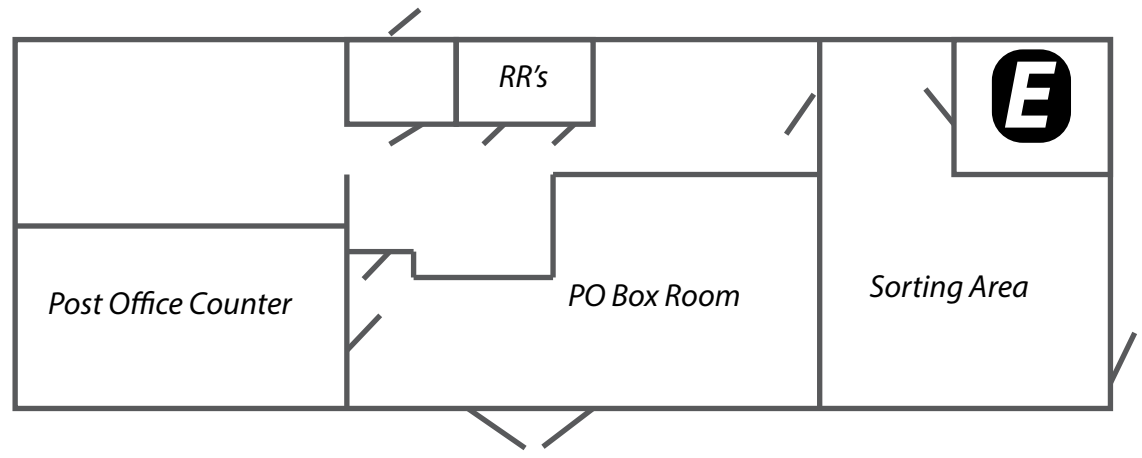

Hampton - Valley Forge Volunteer Fire Department

	Hwy 321 and 4th Street 1500 gpm	
H1		
	Citizens Bank Hwy 321 and Dennis Cove Rd	
H2	1500 gpm	
	Back left corner of building	
	N/A	
	WALLS Concrete Block	ROOF Wood Shingle
HAZ MAT	N/A	
BASEMENT	N	
FDC	N	

PARKING LOT

Hydrant #1
4th Street and
Hwy 321

HWY 321

Hydrant #2
614 Hwy 321

433 HWY 321

US POSTAL SERVICE