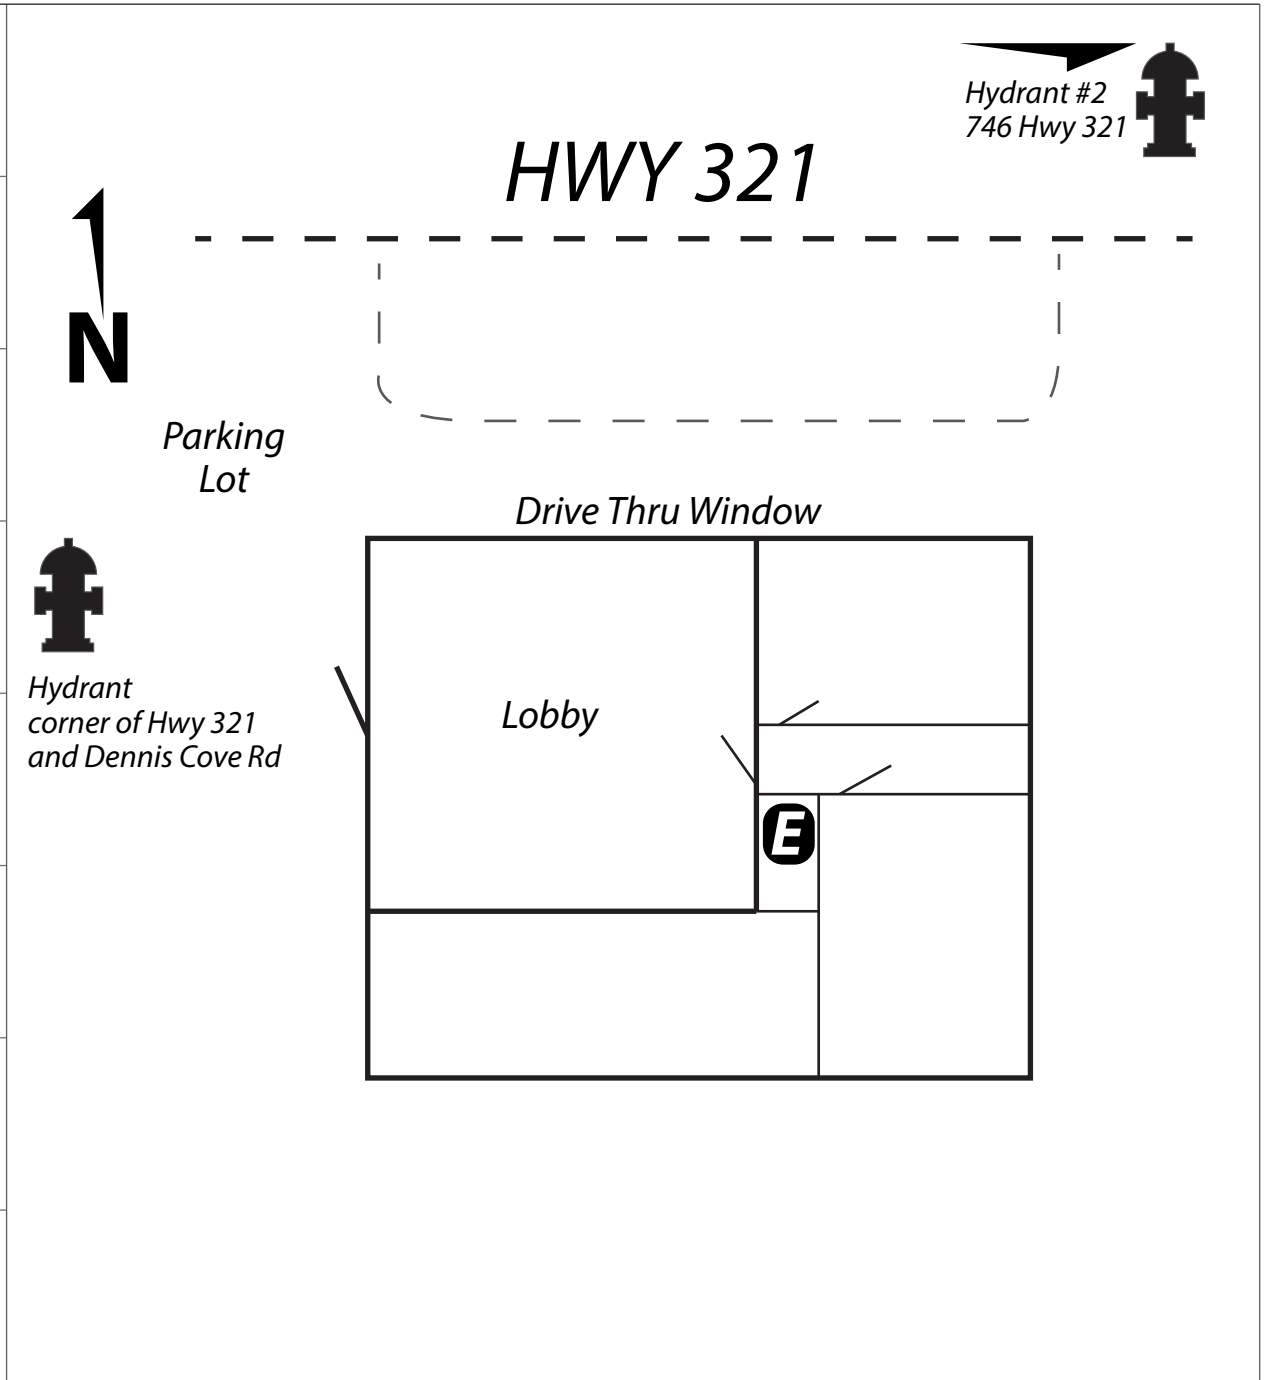

Hampton - Valley Forge Volunteer Fire Department

	To the west of building Corner 321 and Dennis Cove 1500 gpm	
H1		
	746 Hwy 321 (Across street from Scotts Performance Automotive)	
H2		
	In middle of building in closet	
	N/A	
	WALLS Concrete Block	ROOF Flat Gravel
HAZ MAT	N/A	
BASEMENT		
		
FDC		