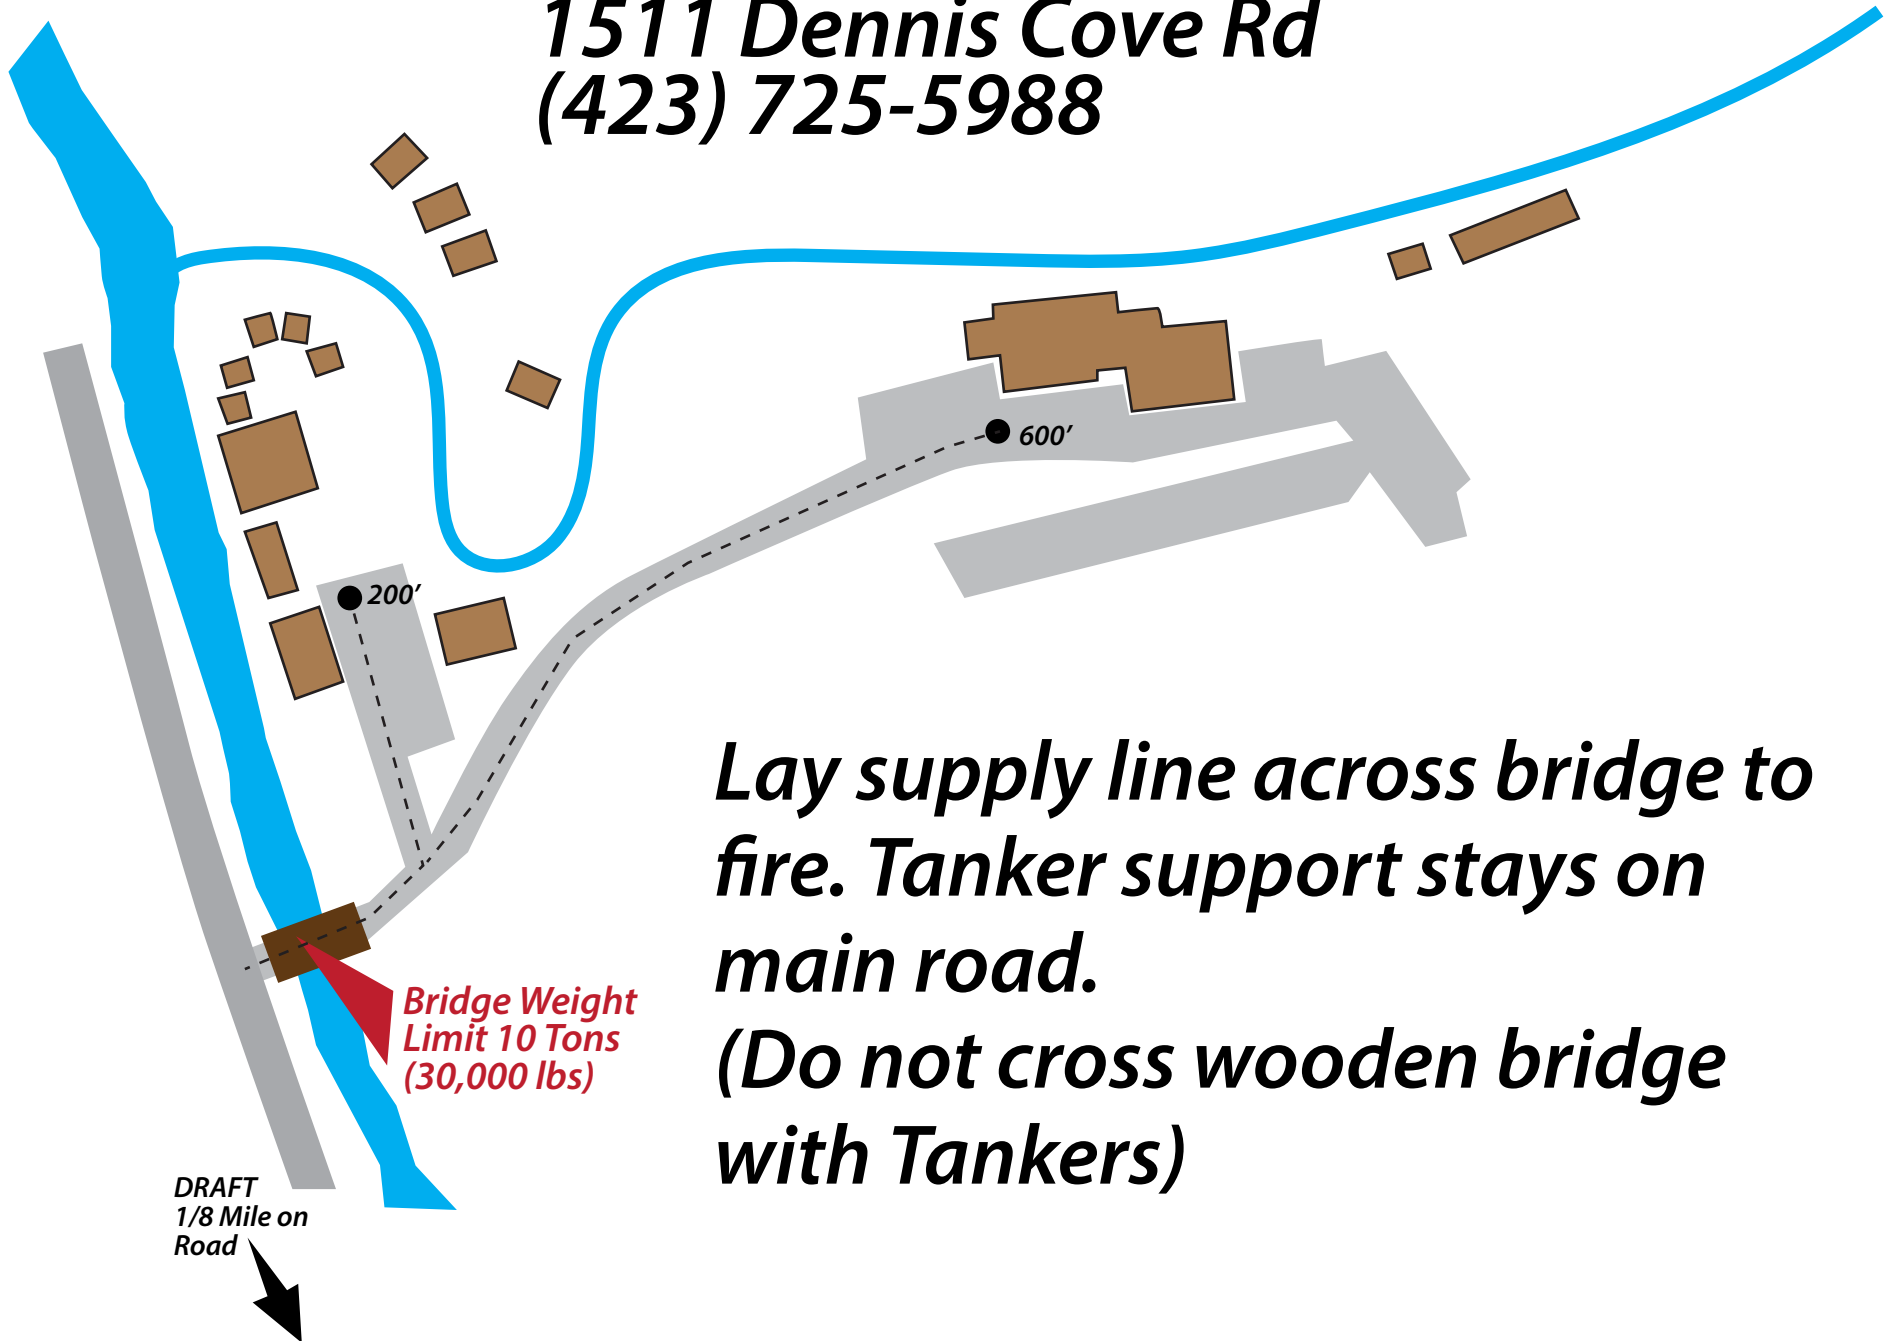

**Black Bear Resort
1511 Dennis Cove Rd
(423) 725-5988**

***Lay supply line across bridge to fire. Tanker support stays on main road.
(Do not cross wooden bridge with Tankers)***